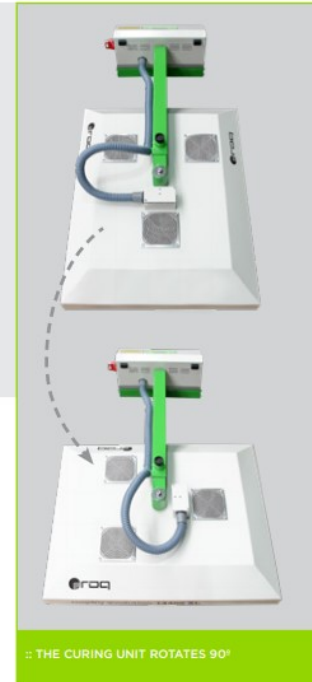

# ROQdry Flash Cure Units

roqdry  
**eco**

roqdry  
**moby**

roqdry  
**evolution**

- Control panel that regulates time, temperature and drying area
- Heat transmission by convection and radiation

- Digital control panel that regulates time, temperature and drying area
- Heat transmission by convection and radiation
- Suitable for larger drying areas

- Digital control panel that regulates time, temperature and drying area
- Heat transmission by convection and radiation
- The curing unit rotates 90° making this model extremely versatile
- Temperature probe

ROQDRY ECO	3000 S	9000 M	14400 XL	18000 XL+	20400 2XL	25500 3XL
drying area (mm/inch)	200x200 / 8"x8"	400x500 / 16"x20"	500x700 / 20"x28"	600x800 / 24"x31"	700x1000 / 28"x39"	800x1100 / 31"x43"
power supply (VAC)			1x230   3x230   3x400			
max. consumption (kVA)	3	9	14.4	18	20.4	25.5
power/area (W/cm <sup>2</sup> )	7.14	5	4.11	3.7	2.91	2.89
lamps	6 x 500W	9 x 1000W	12 x 1200W	15 x 1200W	24 x 850W	30 x 850W
plug (32A or 63A)	32 (400V)		32 (400V)   63 (230V)			
total length (mm/feet)	800 / 2.6'	820 / 2.7'	1040 / 3.4'	1040 / 3.4'	1400 / 4.6'	1450 / 4.8'
total height (mm/feet)				1150 / 3.77'		
total width (mm/feet)	300 / 1'	530 / 1.7'	620 / 2'	720 / 2.4'	830 / 2.7'	910 / 3'

ROQDRY MOBY	20250 4XL
drying area (mm/inch)	1020 x 304 / 40" x 12" + travel*
power supply (VAC)	3 x 230   3x 400
max. consumption (kVA)	20.25
plug (32A or 63A)	32 (400V)   63 (230V)
total length (mm/feet)	1700 / 5.6'
total height (mm/feet)	1400 / 4.6'
total width (mm/feet)	1125 / 3.7'